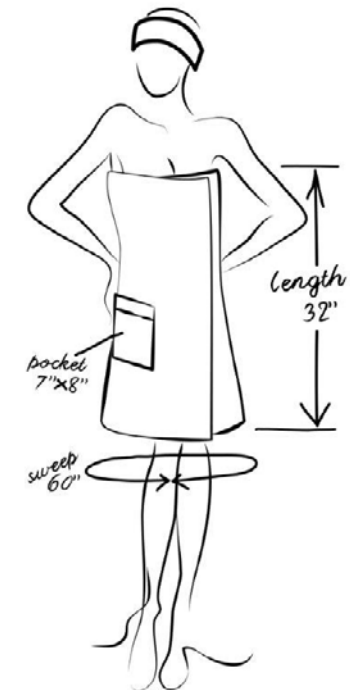

Women's Spa Wrap

Overall Length 32"
Pocket 7 x 8"
Sweep 60"