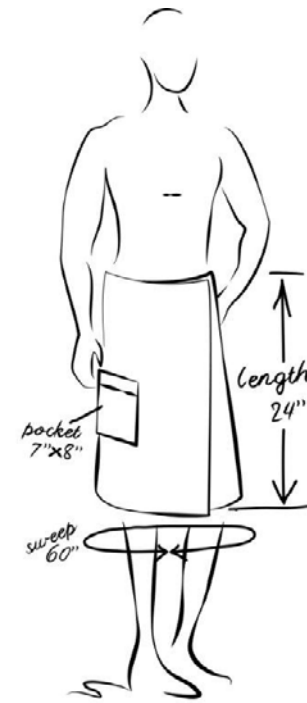

Men's Spa Wrap

Overall Length 24"
Pocket 7 x 8"
Sweep 60"