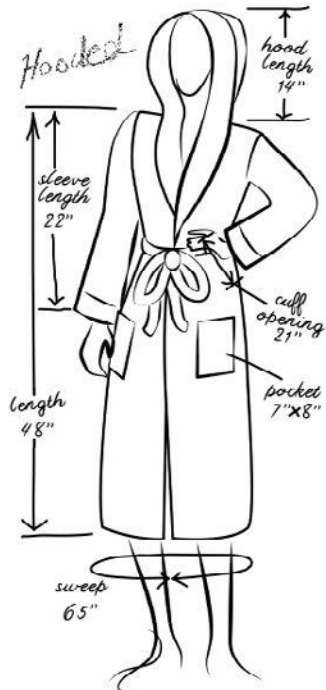

Hooded Bathrobe

Hood Length 14"
Overall Length 48"
Sleeve Length 22"
Cuff Opening 21"
Pocket 7 x 8"
Sweep 65"