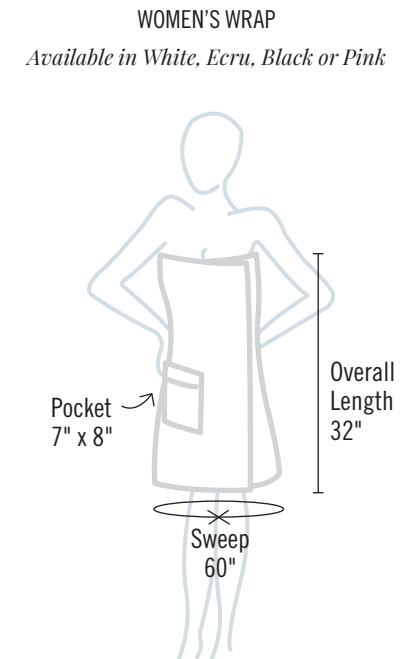

SPA WRAP

* Lengths vary. Please see page 44 for details.