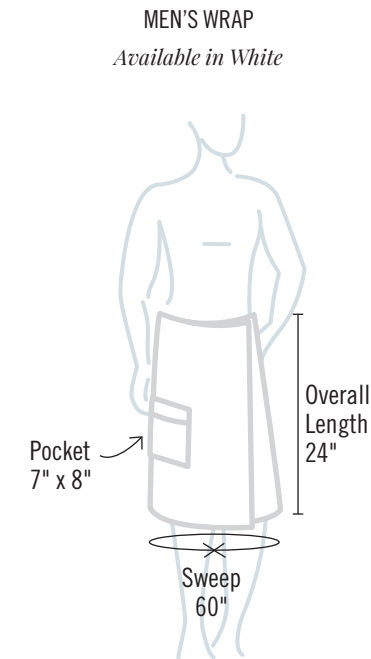

SPA WRAP

* Lengths vary. Please see page 44 for details.