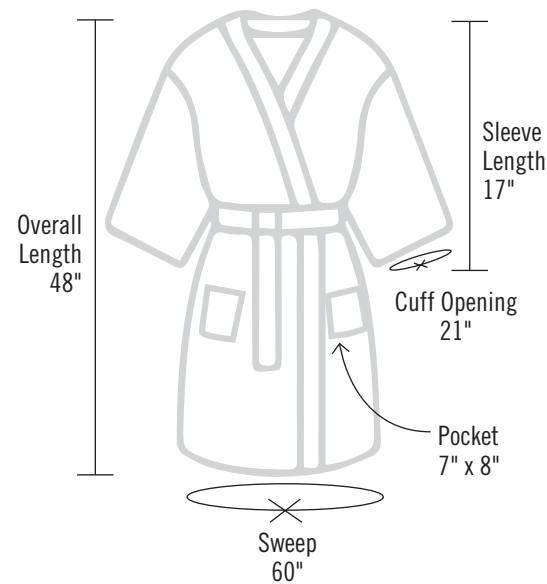

KIMONO COLLAR BATHROBE

- Checkered, page 2
- Hooded Sweatshirt, page 4
- Jersey (46" length), page 6
- Knit Diamond, page 8
- Micro Chamois (46" length), page 10
- Microtec Mini Check, page 14
- Microtec Pineapple Check, page 16
- Microterry, page 18
- Organic, page 22
- Satin (37" length), page 24
- Satin Stripe, page 26
- Terry, page 30
- Velour, page 32
- Velour Stripe, page 34
- Waffle, page 36
- Waffle Short (37" length), page 36
- Waffle Large Diamond, page 38
- Waffle Multi, page 40
- Waffle Seashell, page 42
- Infants & Kids, page 44*