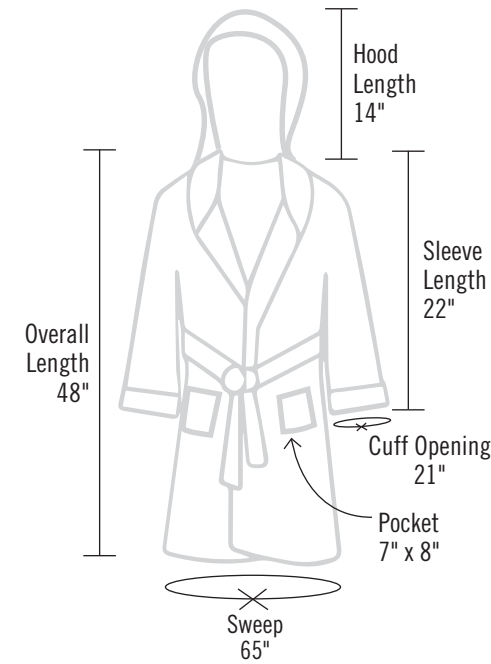

HOODED BATHROBE

- Hooded Sweatshirt, page 4
- Terry, page 30
- Velour, page 32
- Infants & Kids, page 44*