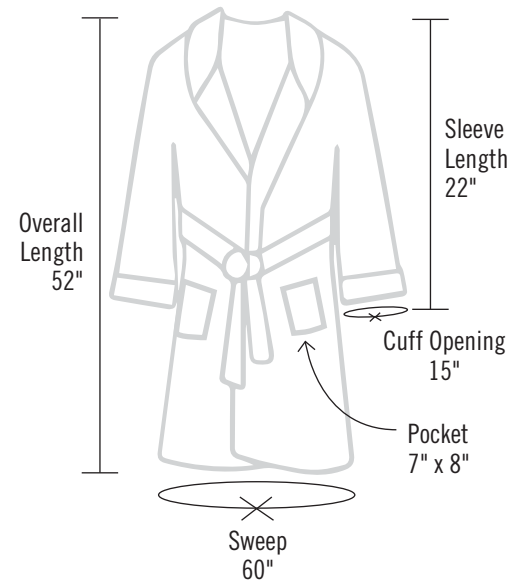

Specifications

SHAWL COLLAR BATHROBE

- Checkered, page 2
- Hooded Sweatshirt, page 4
- Jersey (48" length), page 6
- Knit Diamond, page 8
- Micro Chamois (48" length), page 10
- Microfiber, page 12
- Microtec Mini Check, page 14
- Microtec Pineapple Check, page 16
- Microterry, page 18
- Mini Stripe, page 20
- Organic, page 22
- Satin Stripe, page 26
- Seersucker, page 28
- Terry, page 30
- Velour, page 32
- Velour Stripe, page 34
- Waffle, page 36
- Waffle Large Diamond, page 38
- Infants & Kids, page 44*